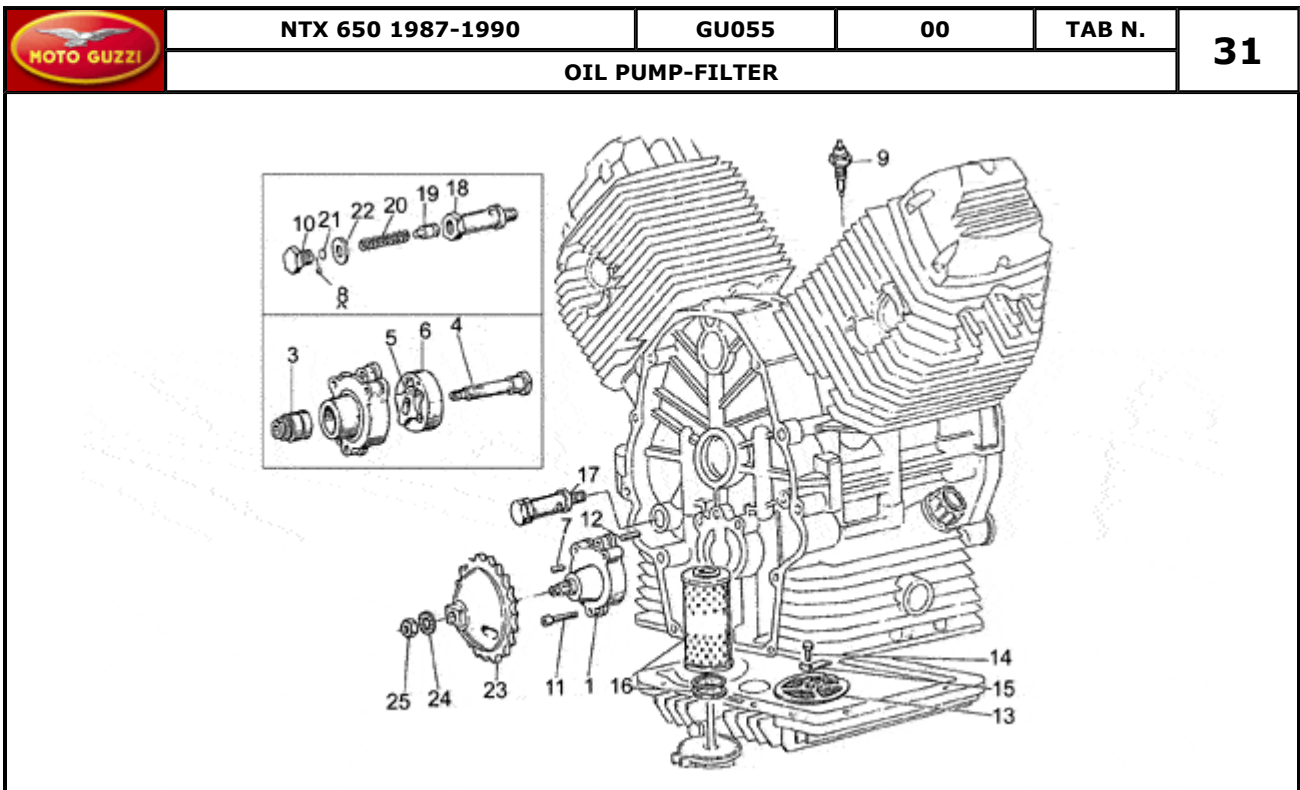

Pos.	Description	Year	I_M	Country	Version	Code	Q.ty	P.Cod.
1	Oil pump	-	-	-	M4	GU19146422	1	
	Oil pump	-	-	-	M3	GU19146420	1	
3	Roller bearing 10x22x20	-	-	-	M4	GU92252210	1	
	Roller bearing 10x22x20	-	-	-	M3	GU92252210	1	
4	Oil pump shaft assy.	-	-	-	M3	GU19147820	1	
	Oil pump shaft assy.	-	-	-	M4	GU20147810	1	
5	Inner rotor	-	-	-	M3	GU19148420	1	
	Inner rotor	-	-	-	M4	GU20148410	1	
6	Outer rotor	-	-	-	M3	GU19148620	1	
	Outer rotor	-	-	-	M4	GU20148610	1	
7	Roller	-	-	-	M4	GU92296723	1	
	Guide roller	-	-	-	M3	GU92296726	1	
8	Ball	-	-	-	-	GU92295911	1	
9	Pressure sensor	-	-	-	02201N	GU31999581	1	
10	Plug	-	-	-	-	GU12159000	1	
11	Screw 6x35	-	-	-	-	GU66530502	3	
12	Pin	-	-	-	-	GU19018920	2	
13	Oil filter	-	-	-	-	GU19152200	1	
14	Screw	-	-	-	-	GU98054314	1	
15	Plate	-	-	-	-	GU95187006	1	
16	Oil filter	-	-	-	-	GU19153000	1	
17	Oil valve cpl.	-	-	-	-	GU10158201	1	
18	Valve body	-	-	-	-	GU10158701	1	
19	Piston	-	-	-	-	GU12150900	1	
20	Valve spring	-	-	-	-	GU94321072	1	
21	Bottom	-	-	-	-	GU12150700	1	
22	Washer 14,5X20X1	-	-	-	-	GU95100523	3	
23	Oil pump gear	-	-	-	M3	GU19147721	1	
	Pump gear	-	-	-	M4	GU20147710	1	
24	Washer 10,5x16x1	-	-	-	-	GU19149800	1	
25	Nut M10x1,25	-	-	-	-	GU92602510	1