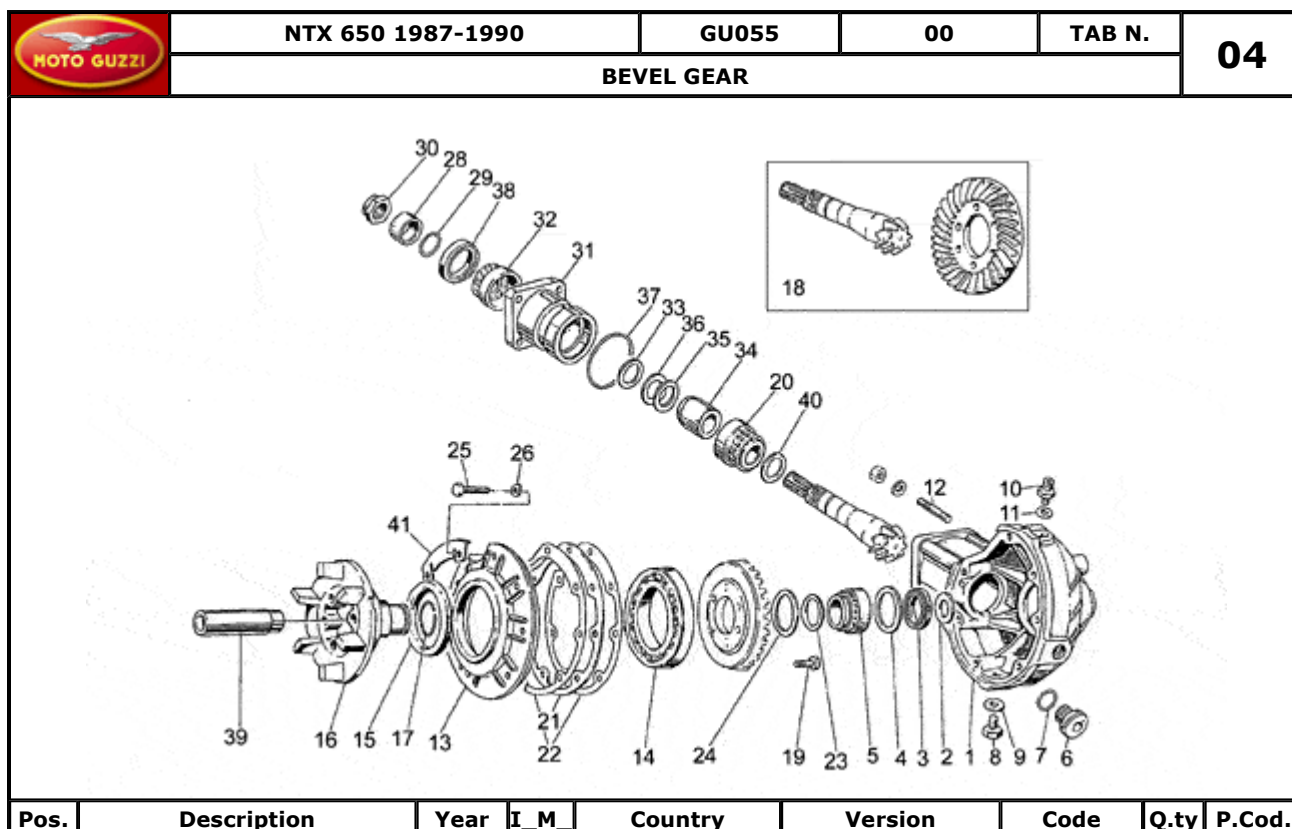

Pos.	Description	Year	I_M	Country	Version	Code	Q.ty	P.Cod.
1	Transmission	-	-	-	-	GU31350300	1	
2	Clearance washer	-	-	-	-	GU19351900	1	
3	Gasket ring 35x47x7	-	-	-	-	GU90403547	1	
4	Clearance washer	-	-	-	-	GU19351100	1	
5	Roller bearing 35x50x17	-	-	-	-	GU92252235	1	
6	Oil filler plug	-	-	-	-	GU31351200	1	
7	O-ring 20,24X2,62	-	-	-	-	GU90706203	1	
8	Plug	-	-	-	-	GU95980611	1	
9	Gasket	-	-	-	-	GU10528900	1	
10	Breather plug	-	-	-	-	GU31206500	1	
11	Gasket	-	-	-	-	GU10528900	1	
12	Stud bolt	-	-	-	-	GU96508055	4	
13	Cover	-	-	-	-	GU27350410	1	
14	Ball bearing 70x110x13	-	-	-	-	GU92201070	1	
15	Gasket ring 75x90x8	-	-	-	-	GU90407590	1	
16	Pin	-	-	-	-	GU19351401	1	
17	Stop ring	-	-	-	-	GU90353030	1	
18	Bevel gear Z=8/31	-	-	-	-	GU19354621	1	
19	Screw	-	-	-	-	GU19356320	6	
20	Tap.roller bearing	-	-	-	-	GU92249223	1	
21	Spacer 1,1 mm	-	-	-	-	GU19355406	1	
	Spacer 1,6 mm	-	-	-	-	GU19355413	1	
	Spacer 1,5 mm	-	-	-	-	GU19355412	1	
	Spacer 1,4 mm	-	-	-	-	GU19355411	1	
	Spacer 1,2 mm	-	-	-	-	GU19355408	1	
	Spacer 1 mm	-	-	-	-	GU19355404	1	
	Spacer 0,9 mm	-	-	-	-	GU19355402	1	
	Spacer 0,8 mm	-	-	-	-	GU19355400	1	
	Spacer 1,3 mm	-	-	-	-	GU19355410	1	
22	Gasket	-	-	-	-	GU19350700	2	
23	Thrust washer	-	-	-	-	GU19352300	1	
24	Thrust washer	-	-	-	-	GU19353500	1	
25	Screw M8X25	-	-	-	-	GU19357660	7