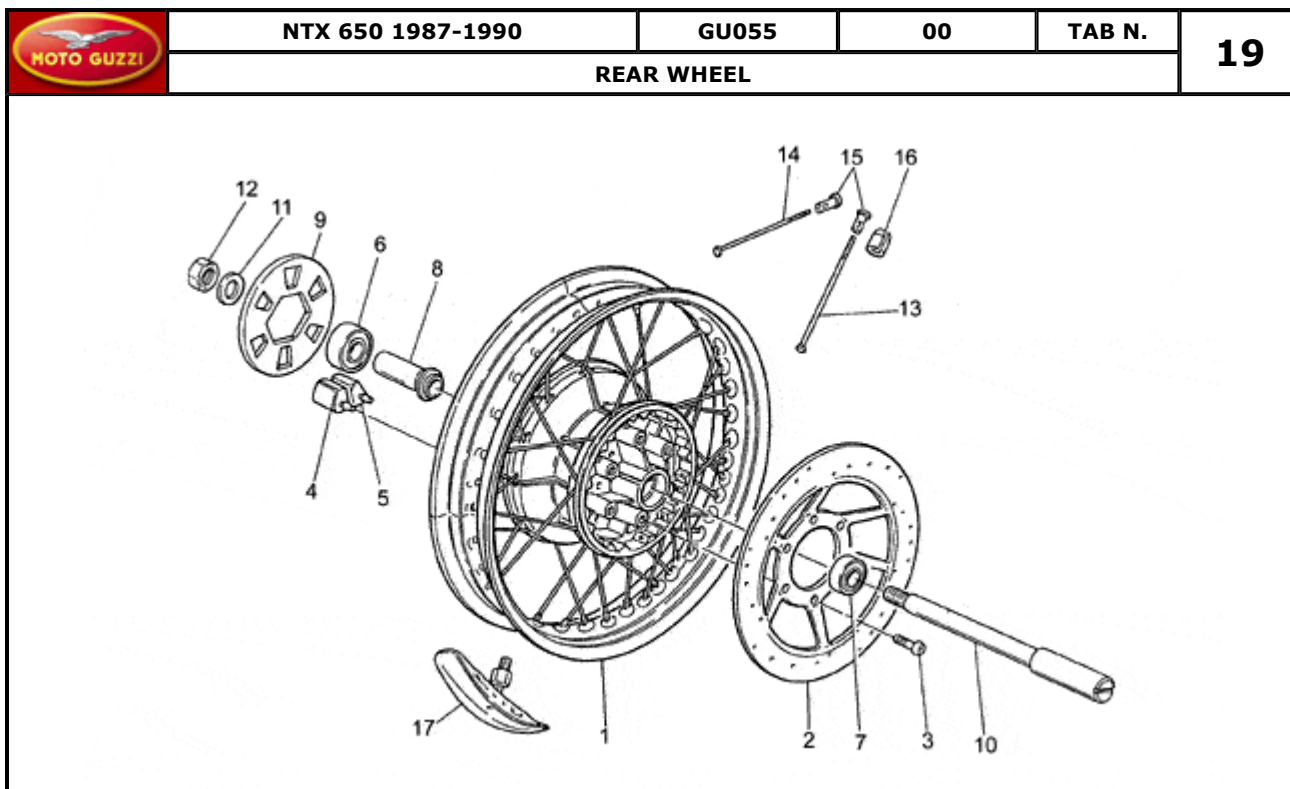

Pos.	Description	Year	I_M_	Country	Version	Code	Q.ty	P.Cod.
1	Rear wheel	-	-	-	-	o	1	GU27630611
	Rear wheel	-	-	-	-	gg	1	GU27630610
2	Brake disc	-	-	-	-	-	1	GU27613310
3	Screw	-	-	-	-	-	6	GU98230825
4	RH rubber coupling	-	-	-	-	-	6	GU19632501
5	LH rubber coupling	-	-	-	-	-	6	GU19632502
6	Bearing	-	-	-	-	-	1	GU92204218
7	Bearing	-	-	-	-	-	1	GU92204217
8	Spacer	-	-	-	-	-	1	GU27633910
9	Spacer	-	-	-	-	-	1	GU27356910
10	Rear wheel spindle	-	-	-	2A	-	1	GU31633330
	Rear wheel spindle	-	-	-	1A	-	1	GU27633310
11	Washer	-	-	-	-	-	1	GU14634400
12	Nut M6X1,5	-	-	-	-	-	1	GU92602316
13	Rear wheel spoke, long	-	-	-	-	-	18	GU27631410
14	Rear wheel spoke, short	-	-	-	-	-	18	GU27631110
15	Nipples	-	-	-	-	-	36	GU27611710
16	Counterweight 10 gr.	-	-	-	-	-	1	GU27616110
	Counterweight 15 gr.	-	-	-	-	-	1	GU27616111
	Counterweight 20 gr.	-	-	-	-	-	1	GU27616112
	Counterweight 30 gr.	-	-	-	-	-	1	GU27616113
17	Inner tube fastener	-	-	-	-	-	1	GU27619110