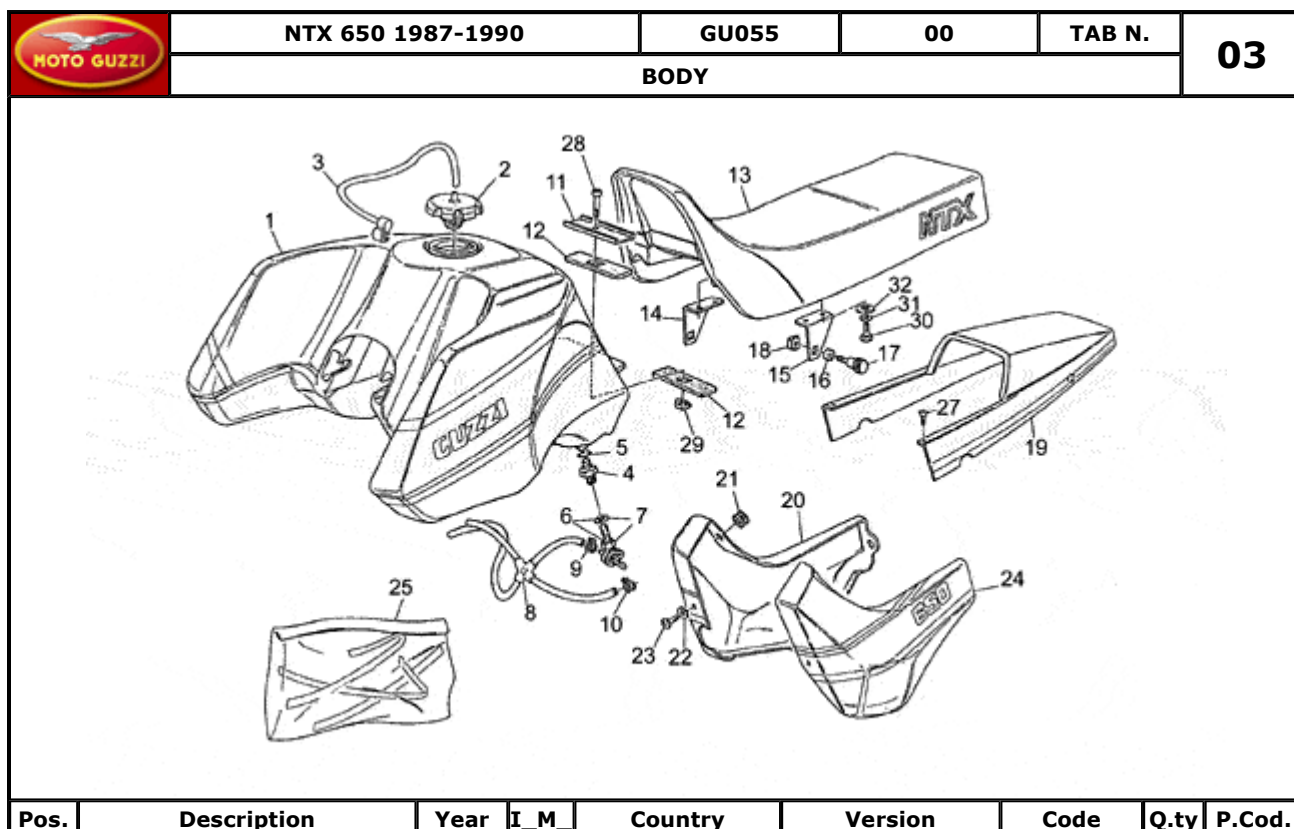

Pos.	Description	Year	I_M	Country	Version	Code	Q.ty	P.Cod.
1	Fuel tank	-	-	-	-	r-w	GU27100216	1
	Fuel tank	-	-	-	-	gg-r-w	GU27100217	1
	Fuel tank	-	-	-	-	g-n-w	GU27100218	1
	Fuel tank	-	-	-	-	b-w	GU27100276	1
	Fuel tank	-	-	-	-	gr	GU271002151	1
2	Fuel filler cap	-	-	-	-	-	GU66103915	1
3	Breather pipe	-	-	-	-	-	GU66109715	1
4	Union	-	-	-	-	-	GU66101815	2
5	Ring	-	-	-	-	-	GU90706204	2
6	RH fuel cock	-	-	-	-	-	GU27105410	1
7	LH fuel cock	-	-	-	-	-	GU27105411	1
8	Pipe	-	-	-	-	-	GU19106550	1
9	Hose clamp	-	-	-	-	-	GU61108400	2
10	Hose clamp D9	-	-	-	-	-	GU61108500	2
11	Plate	-	-	-	-	-	GU27103515	1
12	Rubber spacer	-	-	-	-	-	GU27103415	2
13	Saddle	-	-	-	-	n	GU27460515	1
	Saddle	-	-	-	-	b	GU27460575	1
14	Clamp	-	-	-	-	-	GU27460910	1
15	Clamp	-	-	-	-	-	GU27460911	1
16	Spacer	-	-	-	-	-	GU91180605	2
17	Knob	-	-	-	-	-	GU27462910	2
18	Captive nut	-	-	-	-	-	GU92660601	21
19	Rear fairing	-	-	-	-	gg-r-w	GU27466417	1
	Rear fairing	-	-	-	-	g-n-w	GU27466418	1
	Rear fairing	-	-	-	-	w	GU27466476	1
	Rear fairing	-	-	-	-	r-w	GU27466416	1
	Rear fairing	-	-	-	-	gr	GU274664101	1
20	RH side panel	-	-	-	-	gr	GU274762151	1
	RH side panel	-	-	-	-	r-w	GU27476276	1
	RH side panel	-	-	-	-	gg-r-w	GU27476277	1
	RH side panel	-	-	-	-	g-n-w	GU27476278	1
	RH side panel	-	-	-	-	b-w	GU27476279	1