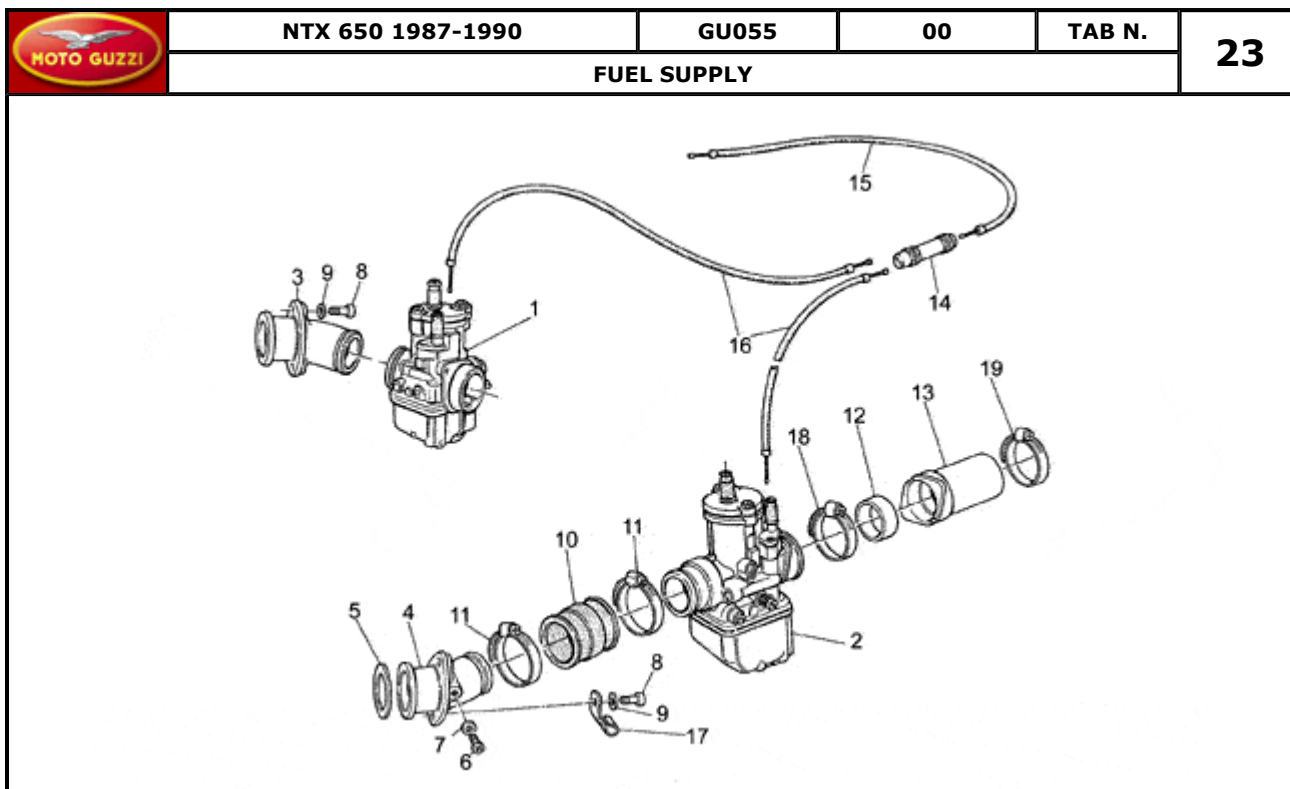

Pos.	Description	Year	I_M_	Country	Version	Code	Q.ty	P.Cod.
1	Carburettor RH	-	-	-	-	GU27112677	1	
2	Carburettor LH	-	-	-	-	GU27112676	1	
3	RH intake manifold	-	-	-	-	GU23115070	1	
4	LH intake manifold	-	-	-	-	GU23115071	1	
5	Gasket	-	-	-	-	GU19115580	2	
6	Special screw M6X10	-	-	-	-	GU98310611	2	
7	Washer 6,25x10x1,5	-	-	-	-	GU95100116	2	
8	Screw	-	-	-	-	GU98812325	4	
9	Special washer	-	-	-	-	GU61013800	4	
10	Hose	-	-	-	-	GU19114360	2	
11	Hose clamp 32X52X8	-	-	-	-	GU93305032	4	
12	Gasket ring	-	-	-	-	GU19114680	2	
13	Air intake hose	-	-	-	-	GU19114460	2	
14	Splitter	-	-	-	-	GU39607900	1	
15	Choke cable	-	-	-	-	GU27132815	1	
16	Choke cable	-	-	-	-	GU27133515	2	
17	Hose clamp	-	-	-	-	GU19718000	2	
18	Hose clamp	-	-	-	-	GU93305045	2	
19	Hose clamp	-	-	-	-	GU93305052	2