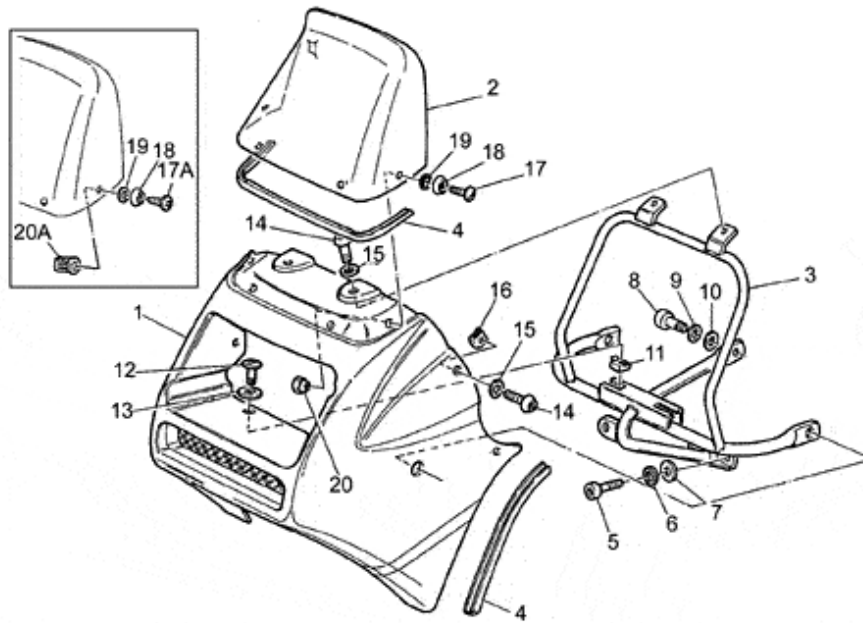

NTX 650 1987-1990	GU055	00	TAB N.	02
	FAIRING				

Pos.	Description	Year	I_M_	Country	Version	Code	Q.ty	P.Cod.
1	Windshield	-	-	-	r	GU27575416	1	
	Windshield	-	-	-	gg-r	GU27575417	1	
	Windshield	-	-	-	g-n	GU27575418	1	
	Windshield	-	-	-	b-w	GU27575476	1	
	Windshield	-	-	-	gr	GU275754151	1	
2	Windscreen	-	-	-	-	GU27577215	1	
3	Windshield support	-	-	-	r	GU27578616	1	
	Windshield support	-	-	-	g	GU27578617	1	
	Windshield support	-	-	-	gg	GU27578676	1	
4	Gasket PVC	-	-	-	-	GU00823931080	1	
5	Screw	-	-	-	-	GU98622312	2	
6	Notched washer	-	-	-	-	GU95021106	2	
7	Washer	-	-	-	-	GU95000206	2	
8	Screw	-	-	-	-	GU98822420	1	
9	Spring washer	-	-	-	-	GU95021108	1	
10	Washer	-	-	-	-	GU95000208	1	
11	Captive nut	-	-	-	-	GU92660601	2	
12	Screw	-	-	-	-	GU98326014	2	
13	Washer 6,25X11X1	-	-	-	-	GU95100119	2	
14	Screw	-	-	-	-	GU98230618	6	
15	Special washer	-	-	-	-	GU61013800	6	
16	Clip	-	-	-	-	GU92680060	4	
17	Screw	-	-	-	-	GU98260416	4	
	Screw	-	-	-	-	GU99210316	4	
18	Washer	-	-	-	-	GU14577850	4	
19	O-ring	-	-	-	-	GU90706035	4	
20	Threaded insert	-	-	-	-	GU27576016	4	
	Nut	-	-	-	-	GU27576015	4