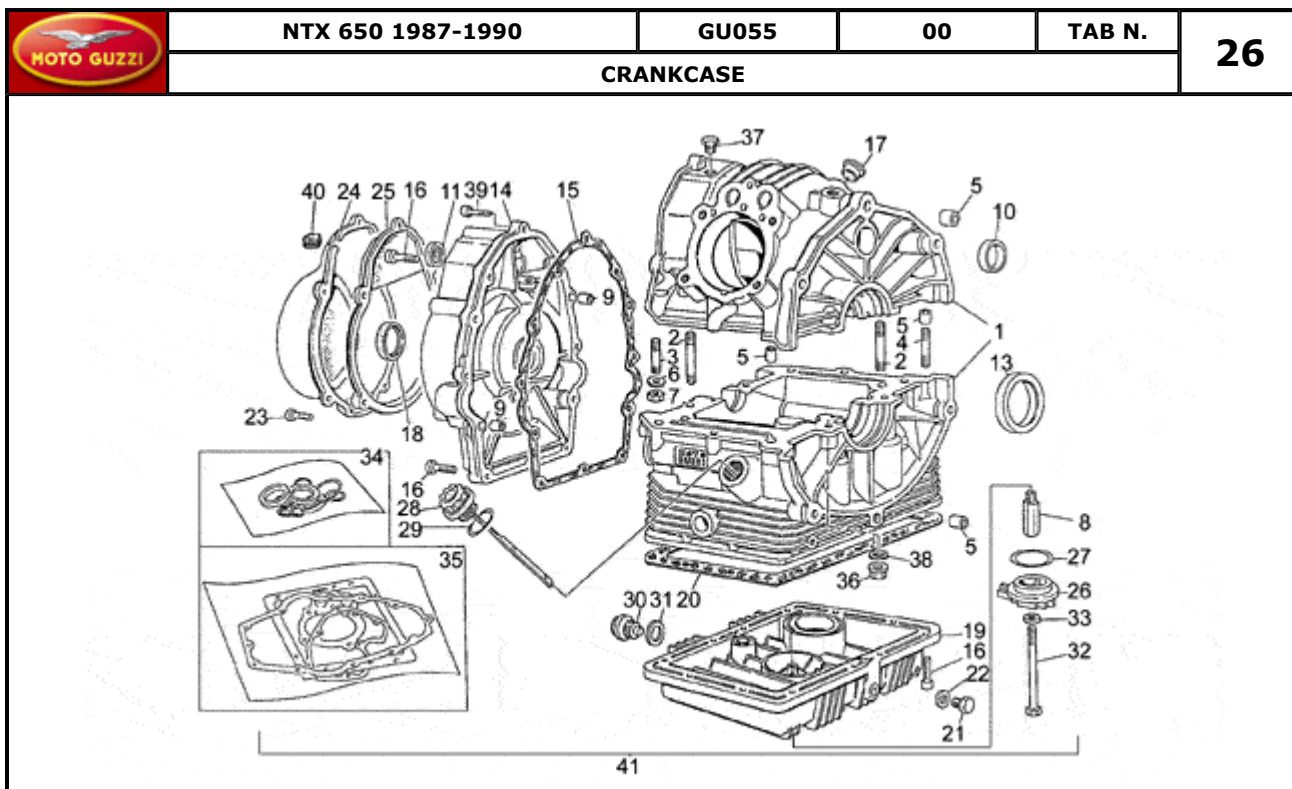

Pos.	Description	Year	I_M	Country	Version	Code	Q.ty	P.Cod.
1	Crankcase	-	-	-	-	GU23000170	1	
2	Stud bolt	-	-	-	-	GU96451560	4	
3	Stud bolt	-	-	-	-	GU96451430	4	
4	Stud bolt	-	-	-	-	GU96508055	2	
5	Bush	-	-	-	-	GU19015020	4	
6	Spring washer 8x15x0,3	-	-	-	-	GU61270300	6	
7	Nut	-	-	-	-	GU92601208	6	
8	Union	-	-	-	-	GU19003800	1	
9	Bush 6,6x9x13	-	-	-	-	GU19002020	2	
10	Plug	-	-	-	-	GU19016320	1	
11	Gasket ring	-	-	-	-	GU90401530	1	
13	Gasket ring	-	-	-	-	GU90405367	1	
14	Timing system cover	-	-	-	-	GU23001470	1	
15	Gasket	-	-	-	-	GU19001200	1	
16	Screw	-	-	-	-	GU98610325	22	
17	Plug	-	-	-	-	GU19017120	1	
18	Gasket ring	-	-	-	AS	GU90402038	1	
	Gasket ring 28x38x7	-	-	-	AB	GU90402840	1	
19	Motor oil cup	-	-	-	-	GU23003510	1	
20	Gasket	-	-	-	-	GU19003602	1	
21	Oil plug	-	-	-	-	GU95980213	1	
22	Gasket	-	-	-	-	GU10528900	1	
23	Hex socket screw M6x18	-	-	-	-	GU98610335	5	
24	Cover	-	-	-	-	GU27001636	1	
25	Flange	-	-	-	-	GU27001136	1	
26	Plug	-	-	-	-	GU23003470	1	
27	O-ring	-	-	-	-	GU90706444	1	
28	Oil filler plug	-	-	-	-	GU19004920	1	
29	Gasket ring	-	-	-	-	GU90706282	1	
30	Oil filler plug	-	-	-	-	GU29003750	1	
31	Gasket 20,1x28x2	-	-	-	-	GU95100709	1	
32	Bolt	-	-	-	-	GU98072490	1	
33	Gasket 8,25x15x1	-	-	-	-	GU12154200	1