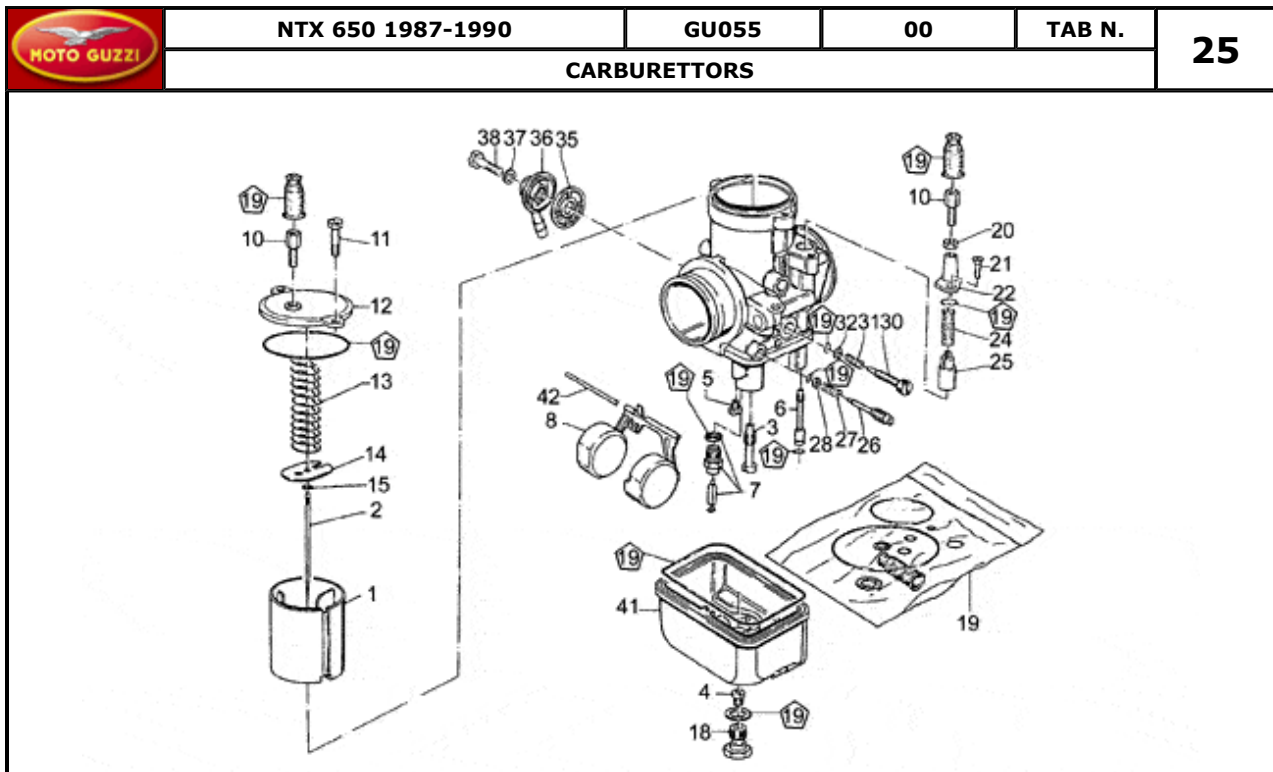

Pos.	Description	Year	I_M_	Country	Version	Code	Q.ty	P.Cod.
1	Gas valve 40	-	-	-	-	GU19934860	2	
2	Conical pin 8	-	-	-	-	GU19934960	2	
3	Needle valve 268T	-	-	-	-	GU19935580	2	
4	Main jet 100	-	-	-	-	GU27935775	2	
5	Idle jet 38	-	-	-	-	GU27935960	2	
6	Starter jet 60	-	-	-	-	GU19936000	2	
7	Needle valve	-	-	-	-	GU19934600	2	
8	Float gr.9,5	-	-	-	-	GU27934315	2	
10	Wire tensioner screw	-	-	-	-	GU12937200	4	
11	Screw	-	-	-	-	GU14934650	2	
12	Cover	-	-	-	-	GU19935080	2	
13	Gas valve return spring	-	-	-	-	GU19937180	2	
14	Plate	-	-	-	-	GU19938580	2	
15	Conical pin clip	-	-	-	-	GU65933600	2	
18	Plug with OR	-	-	-	-	GU10933700	2	
19	Gaskets set	-	-	-	-	GU19939980	1	
20	Nut	-	-	-	-	GU49938800	4	
21	Screw	-	-	-	-	GU13937900	2	
22	Starter device cover	-	-	-	-	GU17937450	2	
24	Spring	-	-	-	DO1	0000000	2	
25	Starter valve	-	-	-	-	GU13937800	2	
26	Adj.min.eng.speed screw	-	-	-	-	GU13936200	2	
27	Spring	-	-	-	-	GU13936300	2	
28	Flat washer	-	-	-	-	GU65933700	2	
30	Gas valve adjuster screw	-	-	-	-	GU13936600	2	
31	Spring	-	-	-	-	GU13936700	2	
32	Flat washer	-	-	-	-	GU14931650	2	
35	Fuel filter	-	-	-	-	GU43934000	2	
36	Fuel pipe union cap	-	-	-	-	GU35934670	2	
37	Gasket	-	-	-	-	GU13934700	2	
38	Cap fixing screw	-	-	-	-	GU10934900	2	
41	Aluminium float chamber	-	-	-	-	GU19934480	2	
	Float chamber plastica	-	-	-	03399N	GU31934460	2	
42	Float pin	-	-	-	-	GU13933100	2