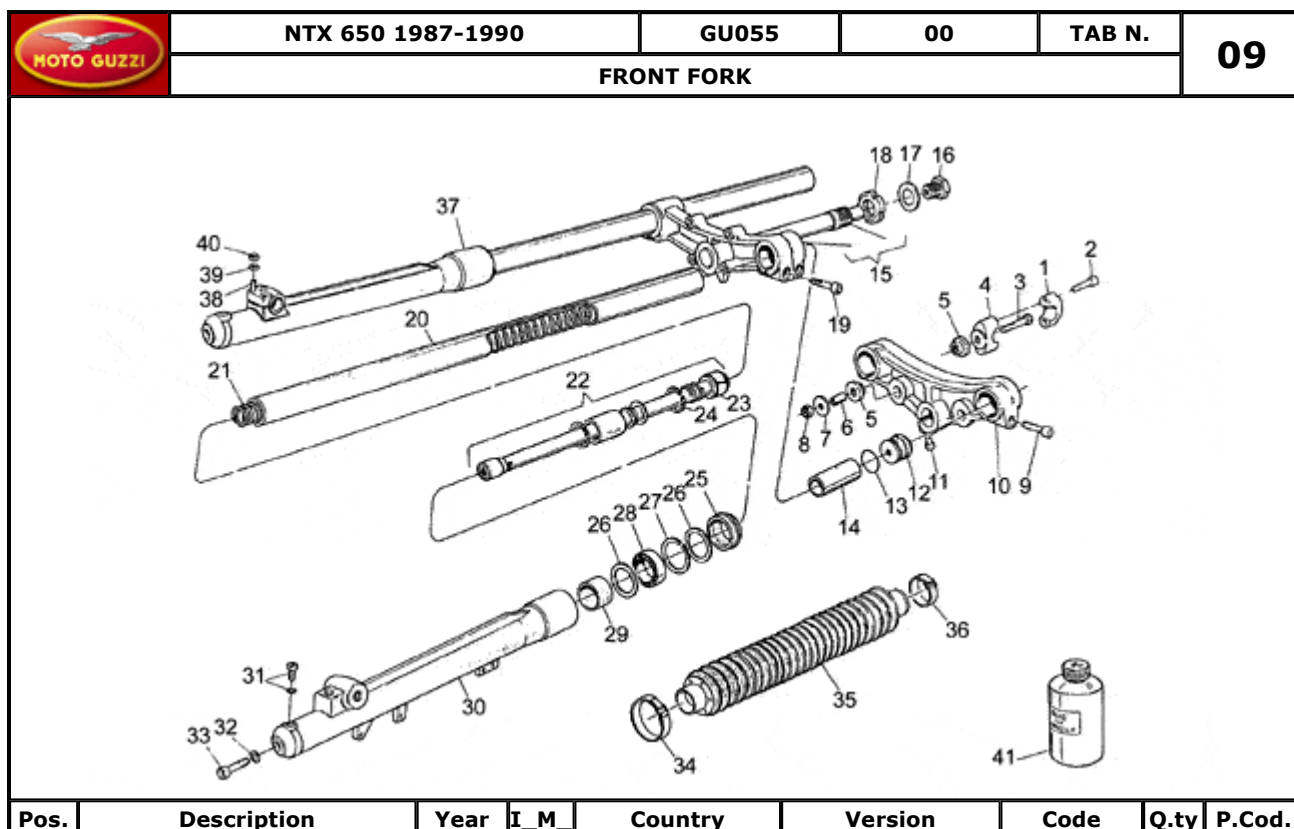

Pos.	Description	Year	I_M	Country	Version	Code	Q.ty	P.Cod.
1	Upper U-bolt	-	-	-	-	gg	GU27530535	2
	Upper U-bolt	-	-	-	-	g	GU27530589	2
	Upper U-bolt, black	-	-	-	-	r	GU27530501	2
2	Screw M8X30	-	-	-	-	-	GU98622430	4
3	Screw	-	-	-	-	-	GU66530501	2
4	Lower U-bolt	-	-	-	-	r	GU27530502	2
	Lower U-bolt	-	-	-	-	gg	GU27530536	2
	Lower U-bolt	-	-	-	-	g	GU27530590	2
5	Rubber spacer	-	-	-	-	-	GU27530503	4
6	Pipe	-	-	-	-	-	GU27530504	2
7	Cup	-	-	-	-	-	GU27530505	2
8	Nut	-	-	-	-	-	GU27530506	2
9	Screw	-	-	-	-	-	GU66530504	2
10	Upper plate	-	-	-	-	gg	GU27493176	1
	Upper plate	-	-	-	-	r	GU27493115	1
	Upper plate	-	-	-	-	g	GU27493116	1
11	Screw M8x30	-	-	-	-	-	GU66530505	4
12	Plug	-	-	-	-	-	GU27530575	2
13	O-ring	-	-	-	-	-	GU27530576	2
14	Pipe	-	-	-	-	-	GU27530577	2
15	Lower plate	-	-	-	-	r	GU27494015	1
	Lower plate	-	-	-	-	g	GU27494016	1
	Lower plate	-	-	-	-	gg	GU27494076	1
16	Nut	-	-	-	-	-	GU27530509	1
17	Washer	-	-	-	-	-	GU27530510	1
18	Ring nut	-	-	-	-	-	GU27530511	1
19	Screw 6x35	-	-	-	-	-	GU66530502	4
20	Sleeve	-	-	-	-	-	GU27525415	2
21	Spring	-	-	-	-	-	GU27530588	2
	Spring	-	-	-	-	-	GU31526636	2
22	Plunger, complete	-	-	-	-	-	GU27530578	2
23	Gasket ring	-	-	-	-	-	GU27530579	2
24	Stop ring	-	-	-	-	-	GU27530580	2