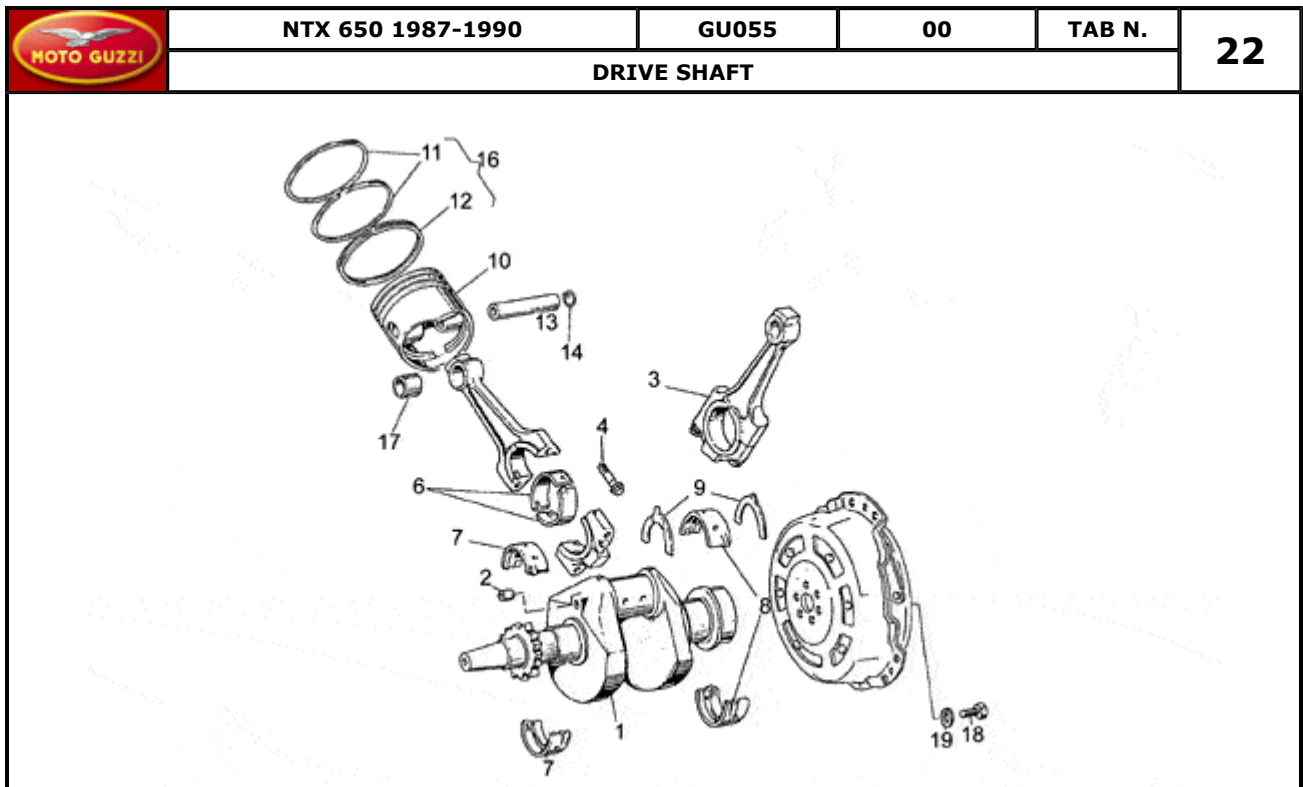

Pos.	Description	Year	I_M_	Country	Version	Code	Q.ty	P.Cod.
1	Drive shaft	-	-	-	-	GU19064261	1	
2	Plug	-	-	-	-	GU19065400	1	
3	Connecting rod	-	-	-	-	GU19061561	2	
4	Screw	-	-	-	-	GU19062261	4	
6	Bearing half-shell	-	-	-	-	GU27062060	4	
7	Front main half-bearing	-	-	-	-	GU27065660	2	
8	Rear main half-bearing	-	-	-	-	GU27066560	2	
9	Half-clamp	-	-	-	-	GU27066460	2	
10	Piston	-	-	-	-	GU19060463	2	
11	Slot piston ring	-	-	-	-	GU19060763	4	
12	Scraper ring	-	-	-	-	GU19061063	2	
13	Piston pin	-	-	-	-	GU19061263	2	
14	Stop ring	-	-	-	-	GU19061363	4	
16	Pistonring set	-	-	-	-	GU19060663	2	
17	Bushing	-	-	-	-	GU19061861	2	
18	Screw	-	-	-	-	GU19067700	6	
19	Washer 8,4X13X0,8	-	-	-	-	GU14615901	6