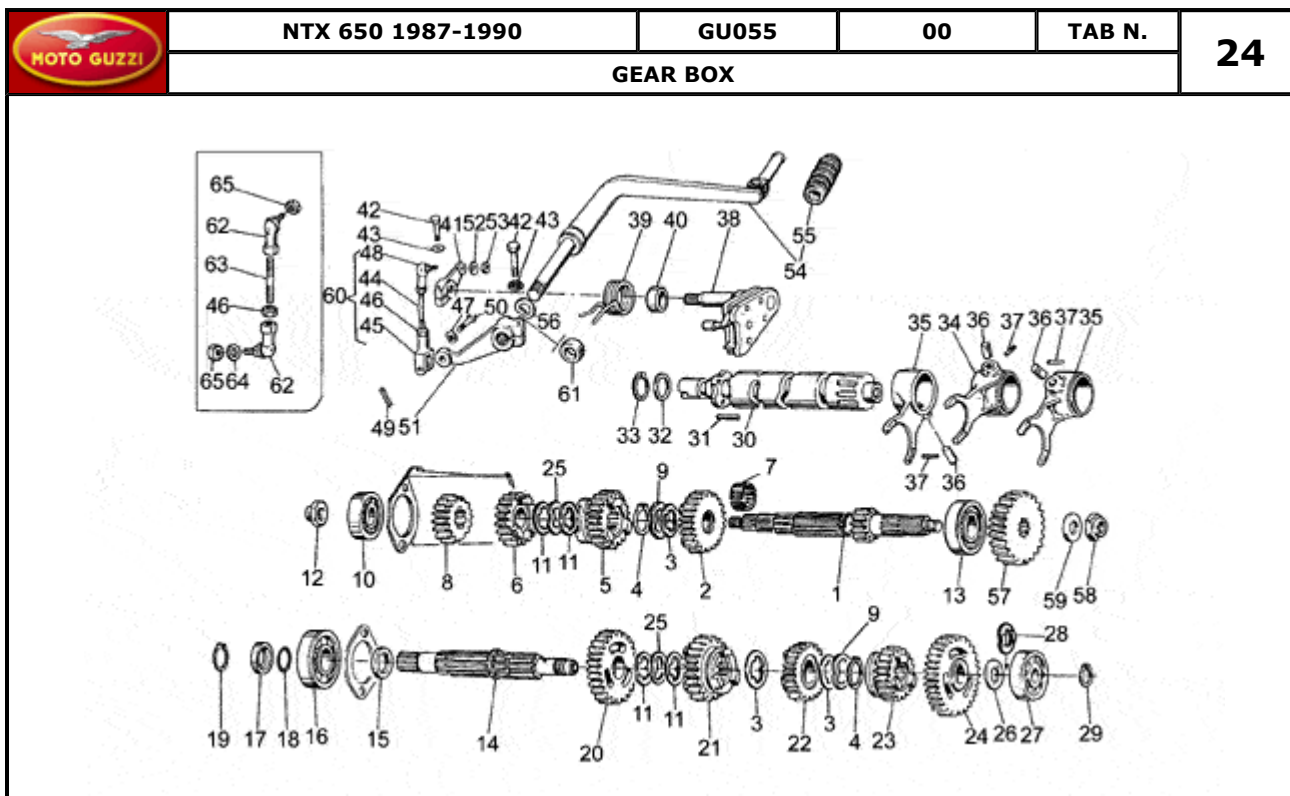

Pos.	Description	Year	I_M	Country	Version	Code	Q.ty	P.Cod.
1	Primary gear shaft Z=11	-	-	-	C2	GU23210570	1	
	Primary gear shaft Z=11	-	-	-	C1	GU19210561	1	
2	Gear 5a AP Z=20	-	-	-	C1	GU19212061	1	
	Gear 5a AP Z=20	-	-	-	C2	GU23212070	1	
3	Thrust washer	-	-	-	-	GU19215460	3	
4	Circlip	-	-	-	-	GU90271127	2	
5	Gear 4a AP Z=18	-	-	-	-	GU19211861	1	
6	Gear 3a AP Z=18	-	-	-	-	GU19211460	1	
7	Roller cage	-	-	-	-	GU92251023	1	
8	Gear 2a AP Z=14	-	-	-	-	GU19211361	1	
9	Washer	-	-	-	-	GU19218062	2	
10	Bearing AP 17x40x17,5	-	-	-	-	GU92218417	1	
11	Clearance washer	-	-	-	-	GU19214660	4	
12	Nut	-	-	-	-	GU10054100	1	
13	Bearing AP 20x37x17	-	-	-	-	GU92230320	1	
14	Driven shaft	-	-	-	-	GU19213661	1	
15	Spacer	-	-	-	-	GU19212900	1	
16	Bearing 20X47X14	-	-	-	-	GU92201220	1	
17	Spacer	-	-	-	-	GU19213720	1	
18	Gasket ring 18,77X1,78	-	-	-	-	GU90706188	1	
19	Circlip	-	-	-	-	GU90271121	1	
20	Gear 2a AS Z=23	-	-	-	-	GU19214561	1	
21	Gear 3a AS Z=23	-	-	-	-	GU19214860	1	
22	Gear 4a AS Z=19	-	-	-	-	GU19215161	1	
23	Gear 5a AS Z=18	-	-	-	C2	GU23215270	1	
	Gear 5a AS Z=18	-	-	-	C1	GU19215261	1	
24	Gear 1a AS Z=26	-	-	-	C1	GU19214062	1	
	Gear 1a AS Z=26	-	-	-	C2	GU23214071	1	
25	Washer	-	-	-	-	GU19218061	2	
26	Washer	-	-	-	-	GU19214361	2	
27	Bearing	-	-	-	-	GU92234716	1	
28	Washer	-	-	-	-	GU19218060	1	
29	Circlip	-	-	-	-	GU90271117	1