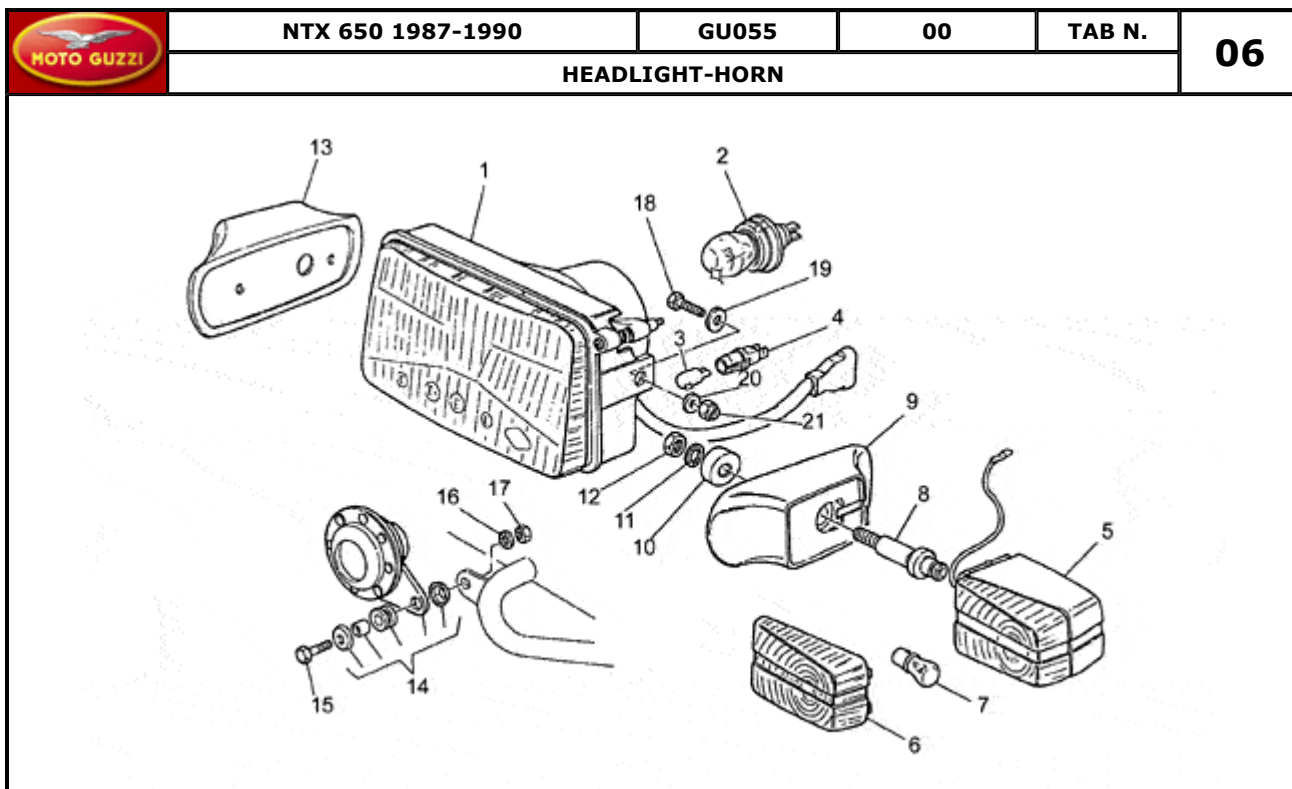

Pos.	Description	Year	I_M_	Country	Version	Code	Q.ty	P.Cod.
1	Headlight	-	-	-	-	GU27740515	1	
2	Lamp 12V 45/40W	-	-	-	-	GU93450231	1	
3	Lamp 12V-5W	-	-	-	-	GU93450105	1	
4	Lampholder	-	-	-	-	GU17760650	1	
5	Front turn indicator	-	-	-	-	GU27750615	2	
6	Turn indicator lens	-	-	-	-	GU28753750	2	
7	Lamp 12V-10W	-	-	-	-	GU93450129	2	
8	Turn sig. support rod	-	-	-	-	GU27751315	2	
9	Front LH turn indic.supp.cpl.	-	-	-	-	GU27753216	1	
10	Spacer	-	-	-	-	GU27753415	2	
11	Notched washer	-	-	-	-	GU95021110	2	
12	Nut	-	-	-	-	GU92602411	2	
13	Front RH turn indic.supp.cpl.	-	-	-	-	GU27753215	1	
14	Horn	-	-	-	-	GU27743715	1	
15	Hex screw M6X22	-	-	-	-	GU98054322	1	
16	Notched washer	-	-	-	-	GU95021106	1	
17	Nut	-	-	-	-	GU92602206	1	
18	Hex screw M6X22	-	-	-	-	GU98054322	2	
19	Washer 6,4x12x1,2	-	-	-	-	GU95100141	2	
20	Washer 5,3x10x0,5	-	-	-	-	GU95100121	2	
21	Nut M6x1	-	-	-	-	GU92630106	2