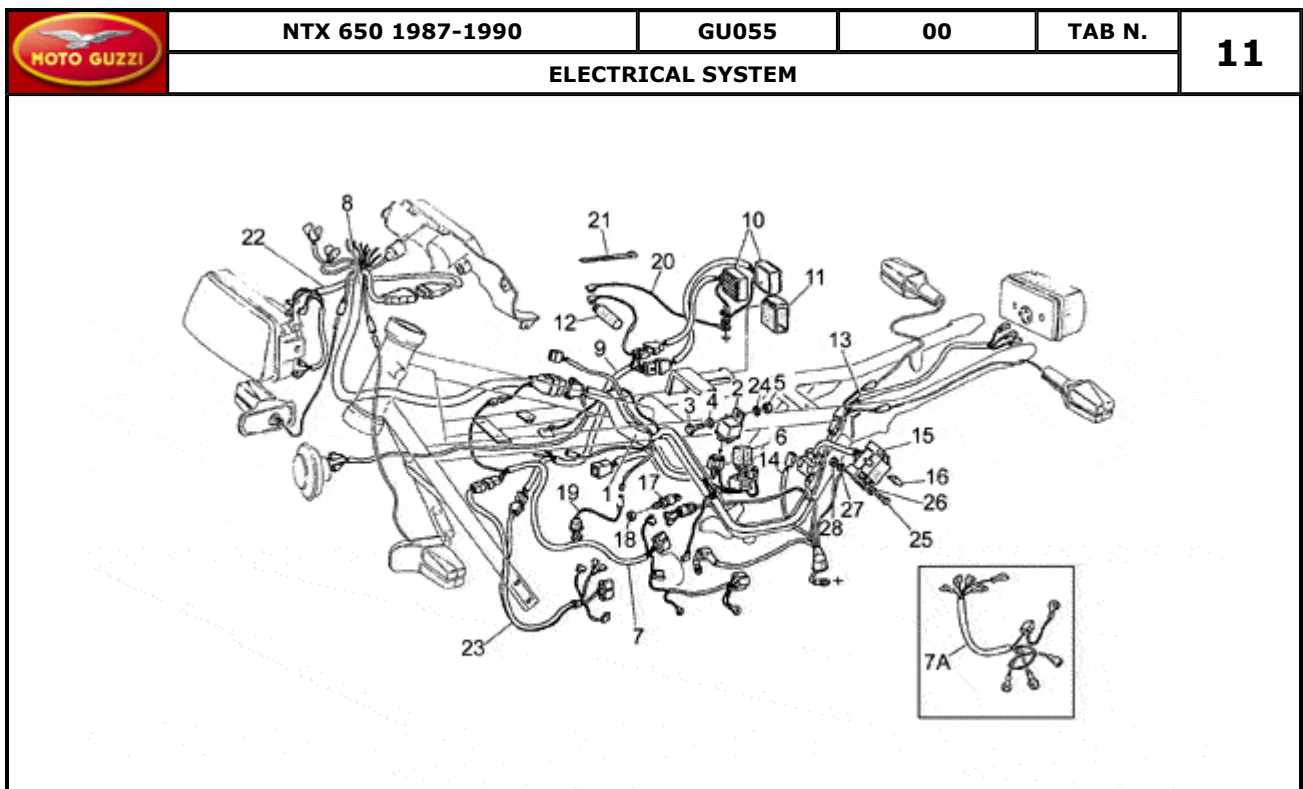

Pos.	Description	Year	I_M	Country	Version	Code	Q.ty	P.Cod.
1	Electrical system	-	-	-	-	GU27747115	1	
2	Starter relay	-	-	-	-	GU19732500	1	
3	Screw	-	-	-	-	GU98054212	2	
4	Washer	-	-	-	-	GU95000205	2	
5	Nut	-	-	-	-	GU92602205	2	
6	Flasher unit	-	-	-	-	GU28750560	1	
7	Alternator-regulator wiring	-	-	-	B	GU27725810	1	
	Alternator-regulator wiring	-	-	-	S	GU27725820	1	
8	Dashboard cable	-	-	-	-	GU27747215	1	
	Dashboard cable	-	-	-	-	GU27747216	1	
9	Ignition harness	-	-	-	-	GU27722115	1	
10	Electronic control unit	-	-	-	-	GU27721435	2	
11	Flexible support	-	-	-	-	GU27723835	2	
12	Capacitor	-	-	-	-	GU27710435	1	
13	Taillight wiring harn.	-	-	-	-	GU62747320	1	
14	Wire	-	-	-	-	GU27747815	1	
15	Fuse holder box	-	-	-	-	GU27743050	1	
16	Fuse 15A	-	-	-	-	GU28742560	6	
17	Brake light switch	-	-	-	-	GU39741150	1	
18	Nut	-	-	-	-	GU92700071	2	
19	Neutral indicator extension	-	-	-	-	GU19724560	1	
20	Wire	-	-	-	-	GU18759550	1	
21	Hose clamp 3,6x20,6	-	-	-	-	GU14609650	1	
	Hose clamp	-	-	-	-	GU61609630	1	
22	Headlight wiring w/harness	-	-	-	-	GU14747455	1	
23	Alternator wiring BOSCH	-	-	-	-	GU23726300	1	
24	Notched washer	-	-	-	-	GU95021105	2	
25	Screw	-	-	-	-	GU98054216	2	
26	Washer 5,25x14x1,5	-	-	-	-	GU95100059	2	
27	Washer	-	-	-	-	GU95000205	2	
28	Nut	-	-	-	-	GU92630205	2