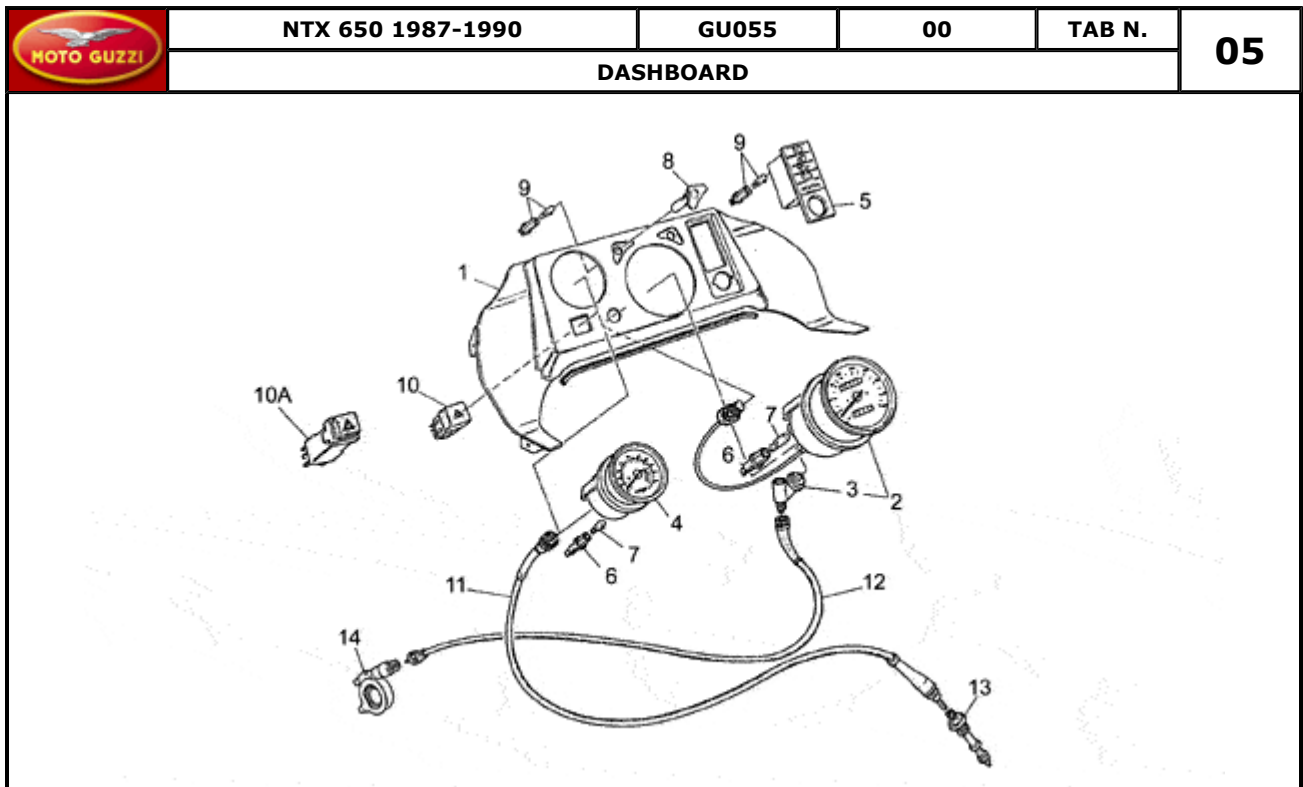

Pos.	Description	Year	I_M	Country	Version	Code	Q.ty	P.Cod.
1	Instrument support	-	-	-	-	GU27501615	1	
2	Speedometer	-	-	-	-	GU27761515	1	
3	Gear 60°	-	-	-	-	GU23768310	1	
4	Tachometer	-	-	-	-	GU27767275	1	
5	Panel with lenses	-	-	-	-	GU63766920	1	
6	Lampholder	-	-	-	-	GU17760650	2	
7	Lamp 12V 3W	-	-	-	-	GU17762150	2	
8	Blinker indicator light holder	-	-	-	-	GU65758970	2	
9	Lampholder, complete	-	-	-	-	GU66768510	7	
10	Turn indicator switch	-	-	-	2A	GU28745761	1	
	Turn indicator switch	-	-	-	1A	GU28745760	1	
11	Rev counter transmission	-	-	-	-	GU27768185	1	
12	Speedometer transmission	-	-	-	-	GU27760410	1	
13	Gear Z=14	-	-	-	-	GU14769200	1	
14	Speedometer gear	-	-	-	-	GU27762510	1